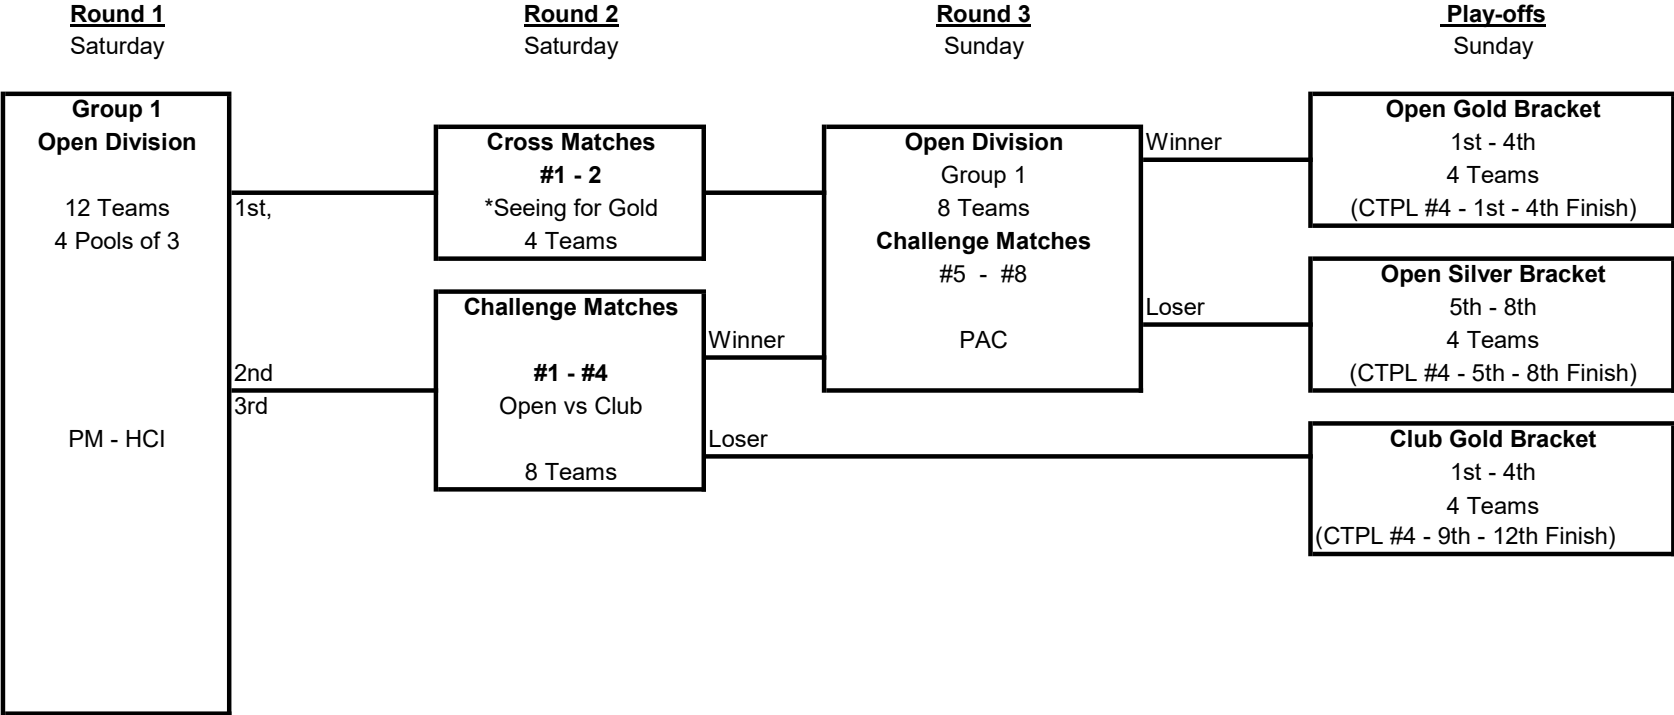

**2020 CTPL #1 Stop
11/12s Division
23 Teams**

**2020 CTPL #1 Stop
13s Division
27 Teams**

**2020 CTPL #1 Stop
14s Division
31 Teams**

**2020 CTPL #1 Stop
15s Division
25 Teams**

22

10

Round 1
Saturday

Round 3
Sunday

Play-offs
Sunday

**2020 CTPL #1 Stop
16s Division
12 Teams**

**2020 CTPL #1 Stop
17/18 Division
11 Teams**

Round 1

Play-offs