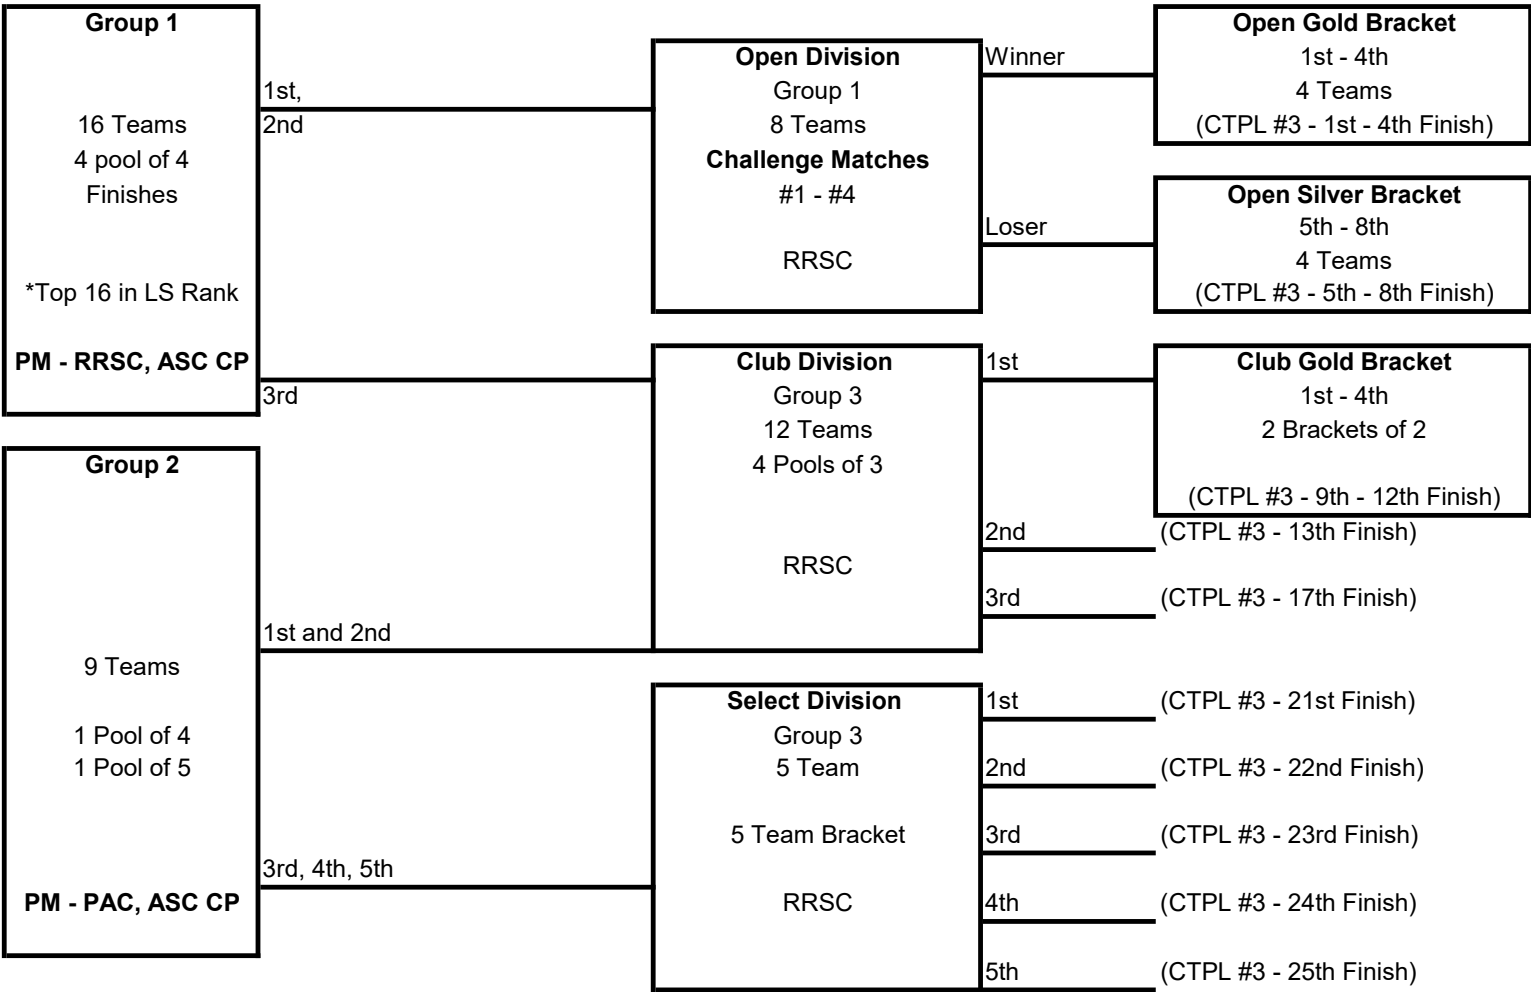

**2020 CTPL #1 Stop
11/12s Division
23 Teams**

**2020 CTPL #1 Stop
13s Division
27 Teams**

**2020 CTPL #1 Stop
14s Division
31 Teams**

**2020 CTPL #1 Stop
15s Division
25 Teams**

22

10

Round 1
Saturday

Round 3
Sunday

Play-offs
Sunday

**2020 CTPL #1 Stop
16s Division
12 Teams**

**2020 CTPL #1 Stop
17/18 Division
11 Teams**

Round 1

Play-offs