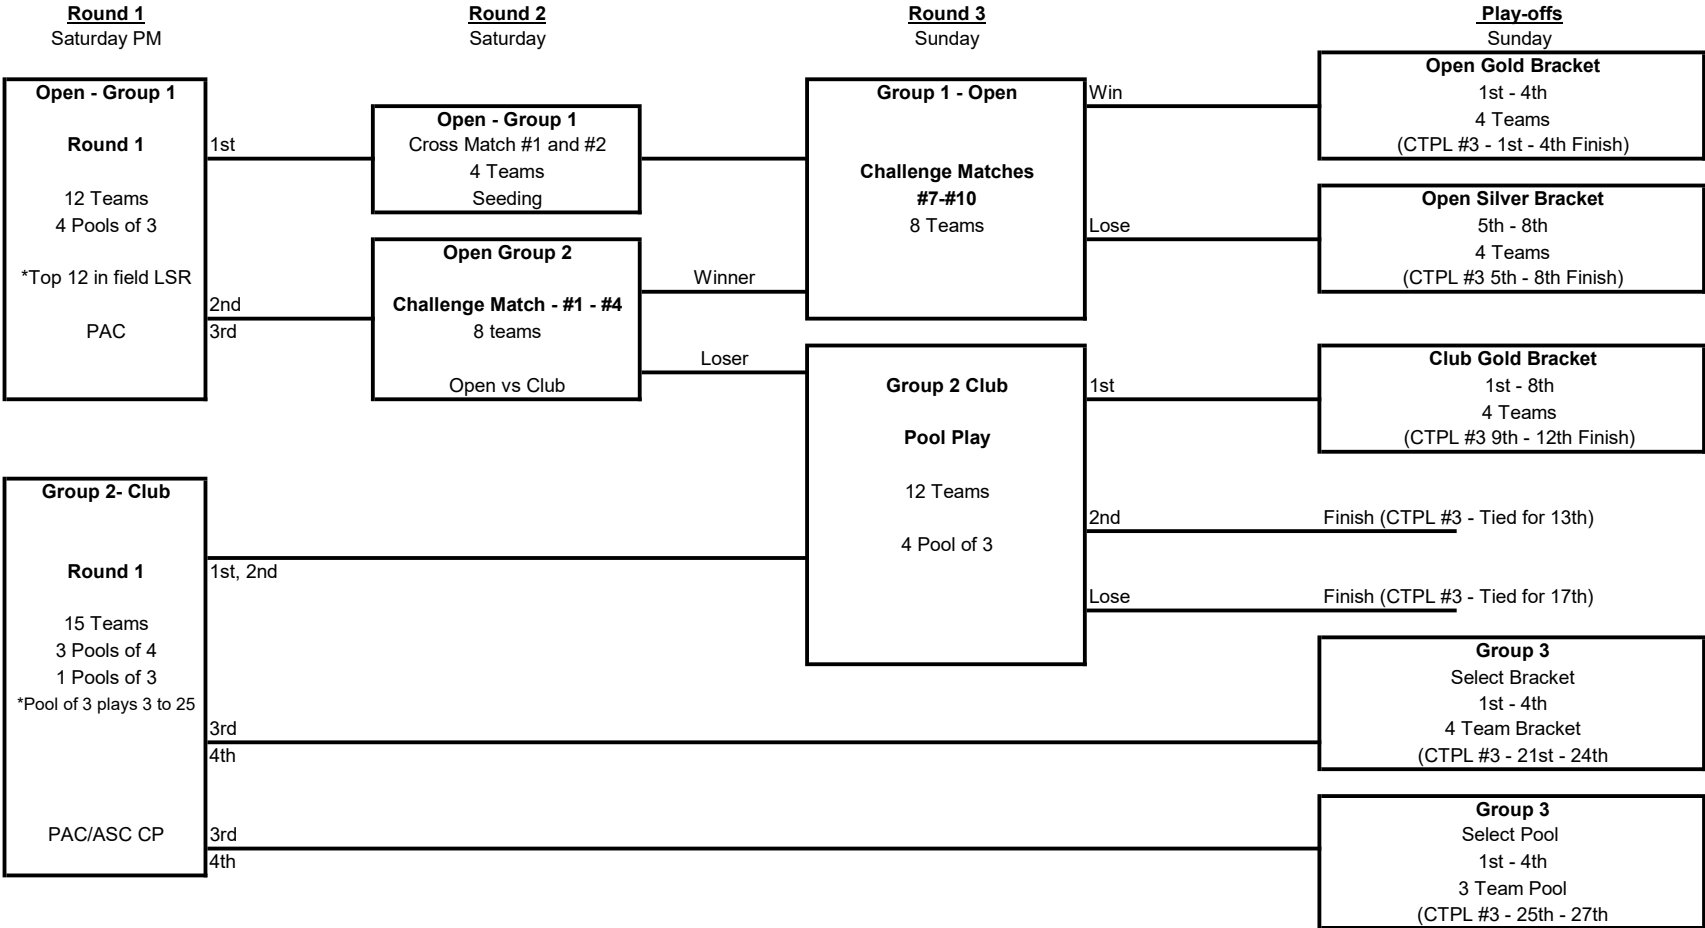

**2020 CTPL #1 Stop
11/12s Division
23 Teams**

**2020 CTPL #1 Stop
13s Division
27 Teams**

**2020 CTPL #1 Stop
14s Division
31 Teams**

**2020 CTPL #1 Stop
15s Division
25 Teams**

22

10

Round 1
Saturday

Round 3
Sunday

Play-offs
Sunday

**2020 CTPL #1 Stop
16s Division
12 Teams**

**2020 CTPL #1 Stop
17/18 Division
11 Teams**

Round 1

Play-offs