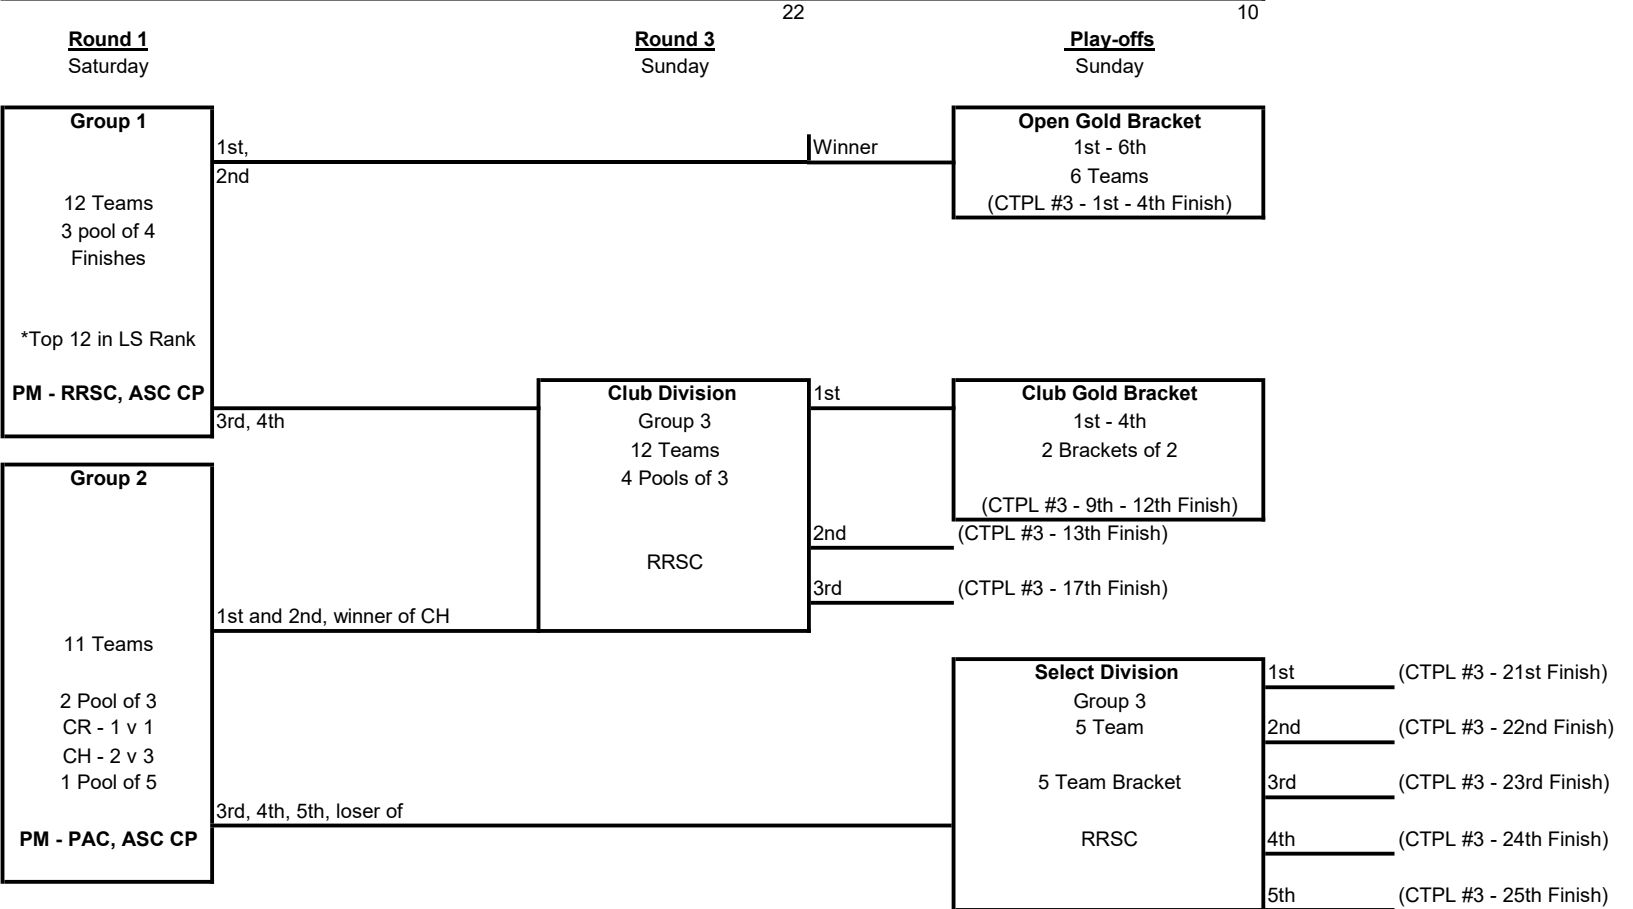

**2020 CTPL #1 Stop
11/12s Division
23 Teams**

**2020 CTPL #1 Stop
13s Division
27 Teams**

**2020 CTPL #1 Stop
14s Division
31 Teams**

**2020 CTPL #1 Stop
15s Division
25 Teams**

22

10

Round 1
Saturday

Round 3
Sunday

Play-offs
Sunday

**2020 CTPL #1 Stop
16s Division
12 Teams**

**2020 CTPL #1 Stop
17/18 Division
11 Teams**

Round 1

Play-offs