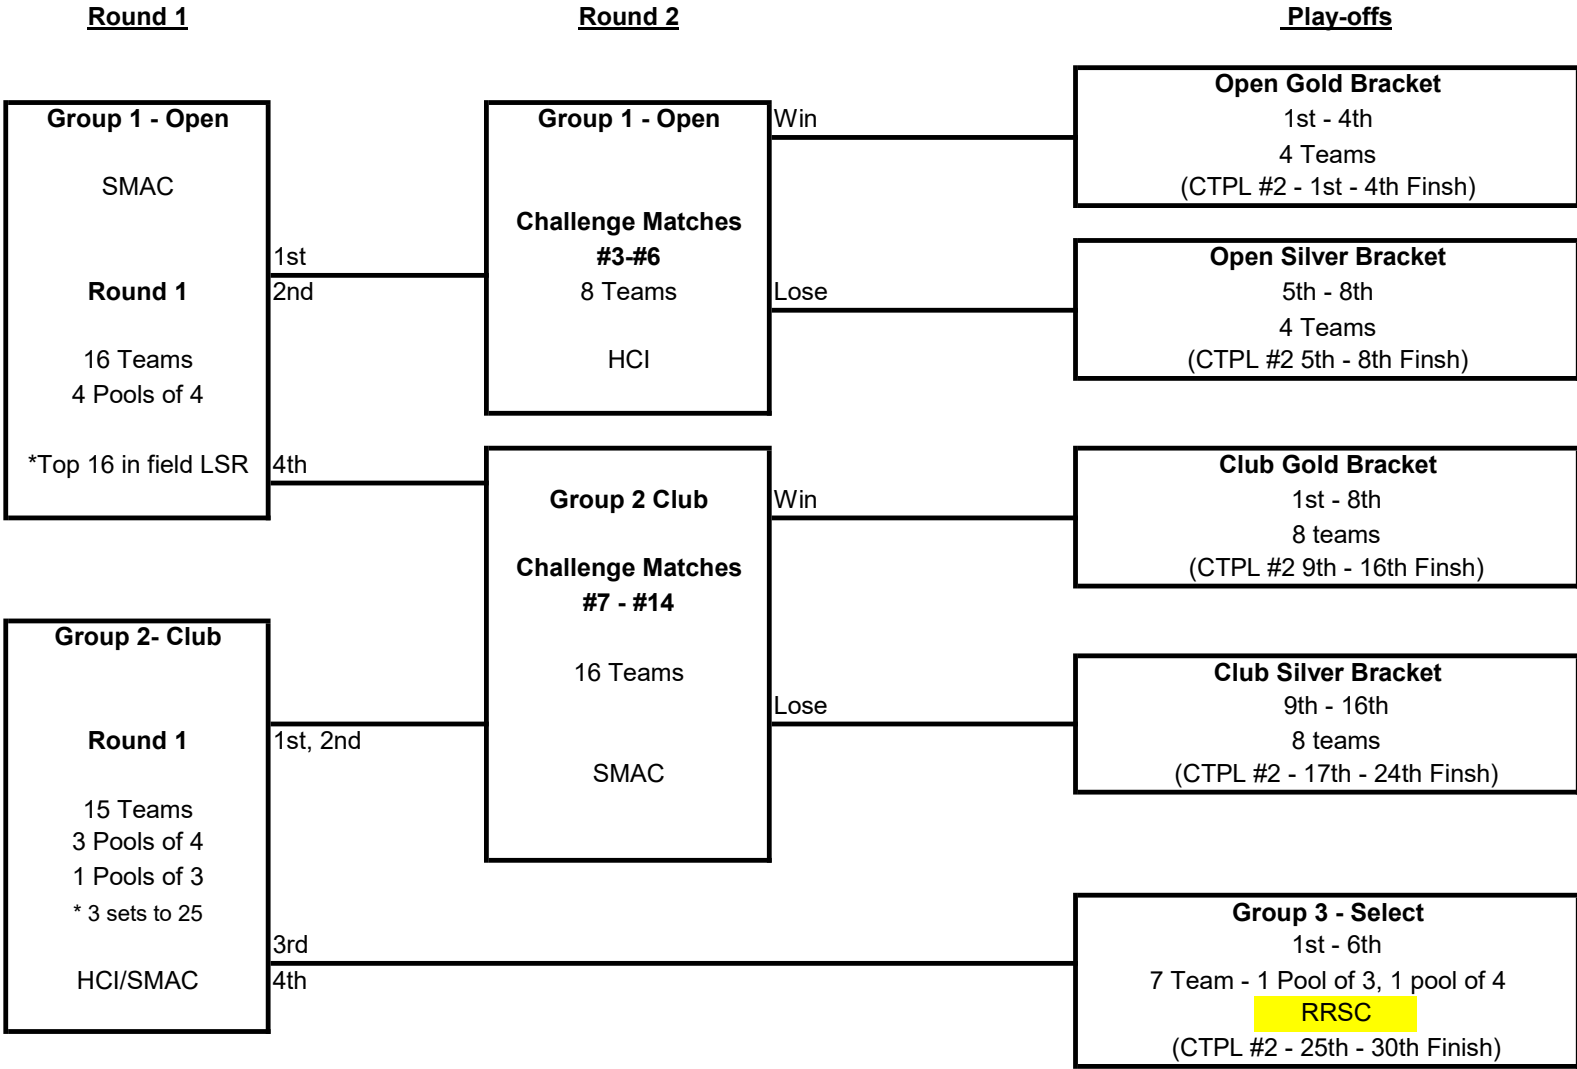

**2020 CTPL #1 Stop
11/12s Division
23 Teams**

**2020 CTPL #1 Stop
13s Division
27 Teams**

**2020 CTPL #1 Stop
14s Division
31 Teams**

**2020 CTPL #1 Stop
15s Division
25 Teams**

22

10

Round 1
Saturday

Round 3
Sunday

Play-offs
Sunday

**2020 CTPL #1 Stop
16s Division
12 Teams**

**2020 CTPL #1 Stop
17/18 Division
11 Teams**

Round 1

Play-offs