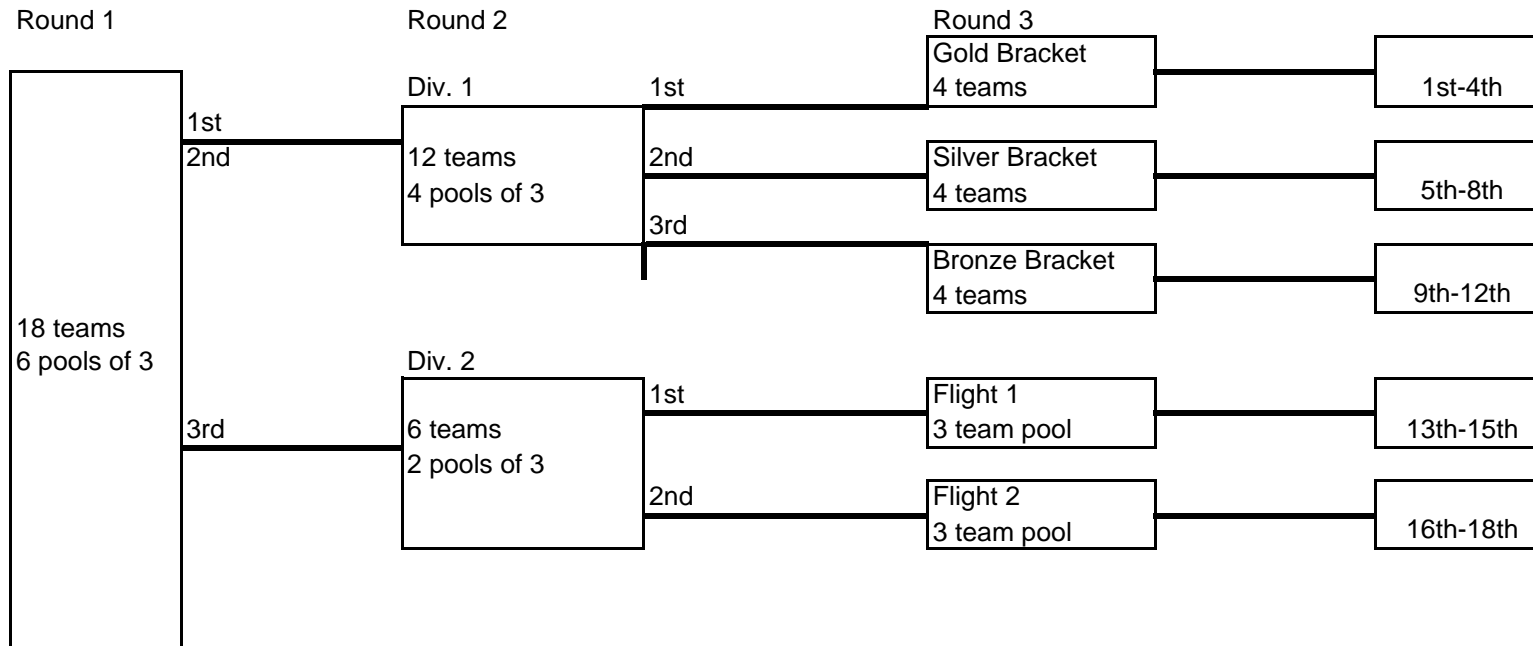

2010 Tour of Texas Warm Up

17's division

18 teams

Schedule notes:

Only tie breakers to be played are for matches that eliminate a team from reaching the gold bracket. No other tie breakers will be played

Losers of any bracket match must ref the next match on that court.